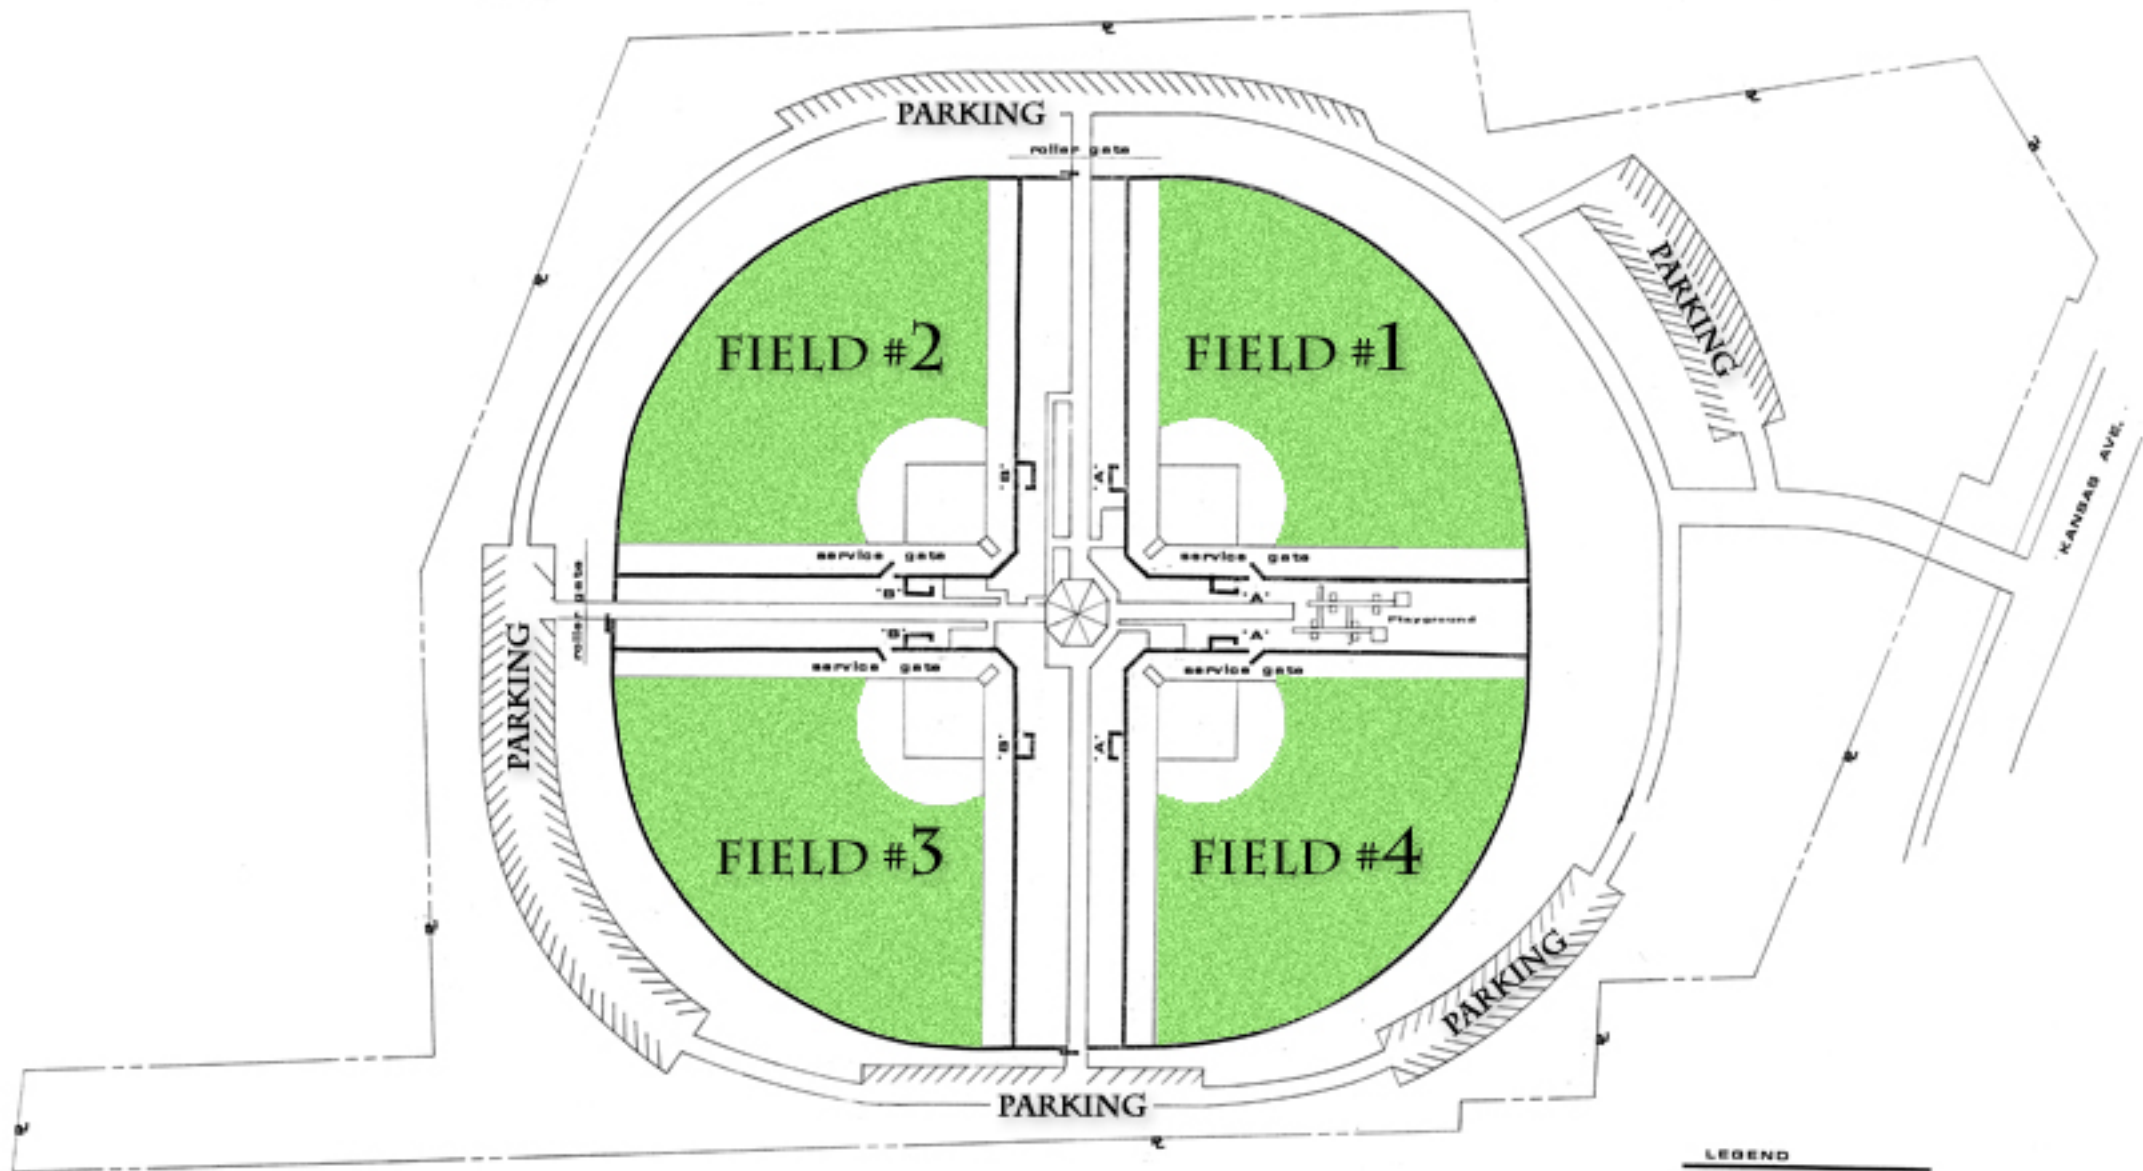

# KSNG

RUEGER SPORTS COMPLEX

LEGEND

scale