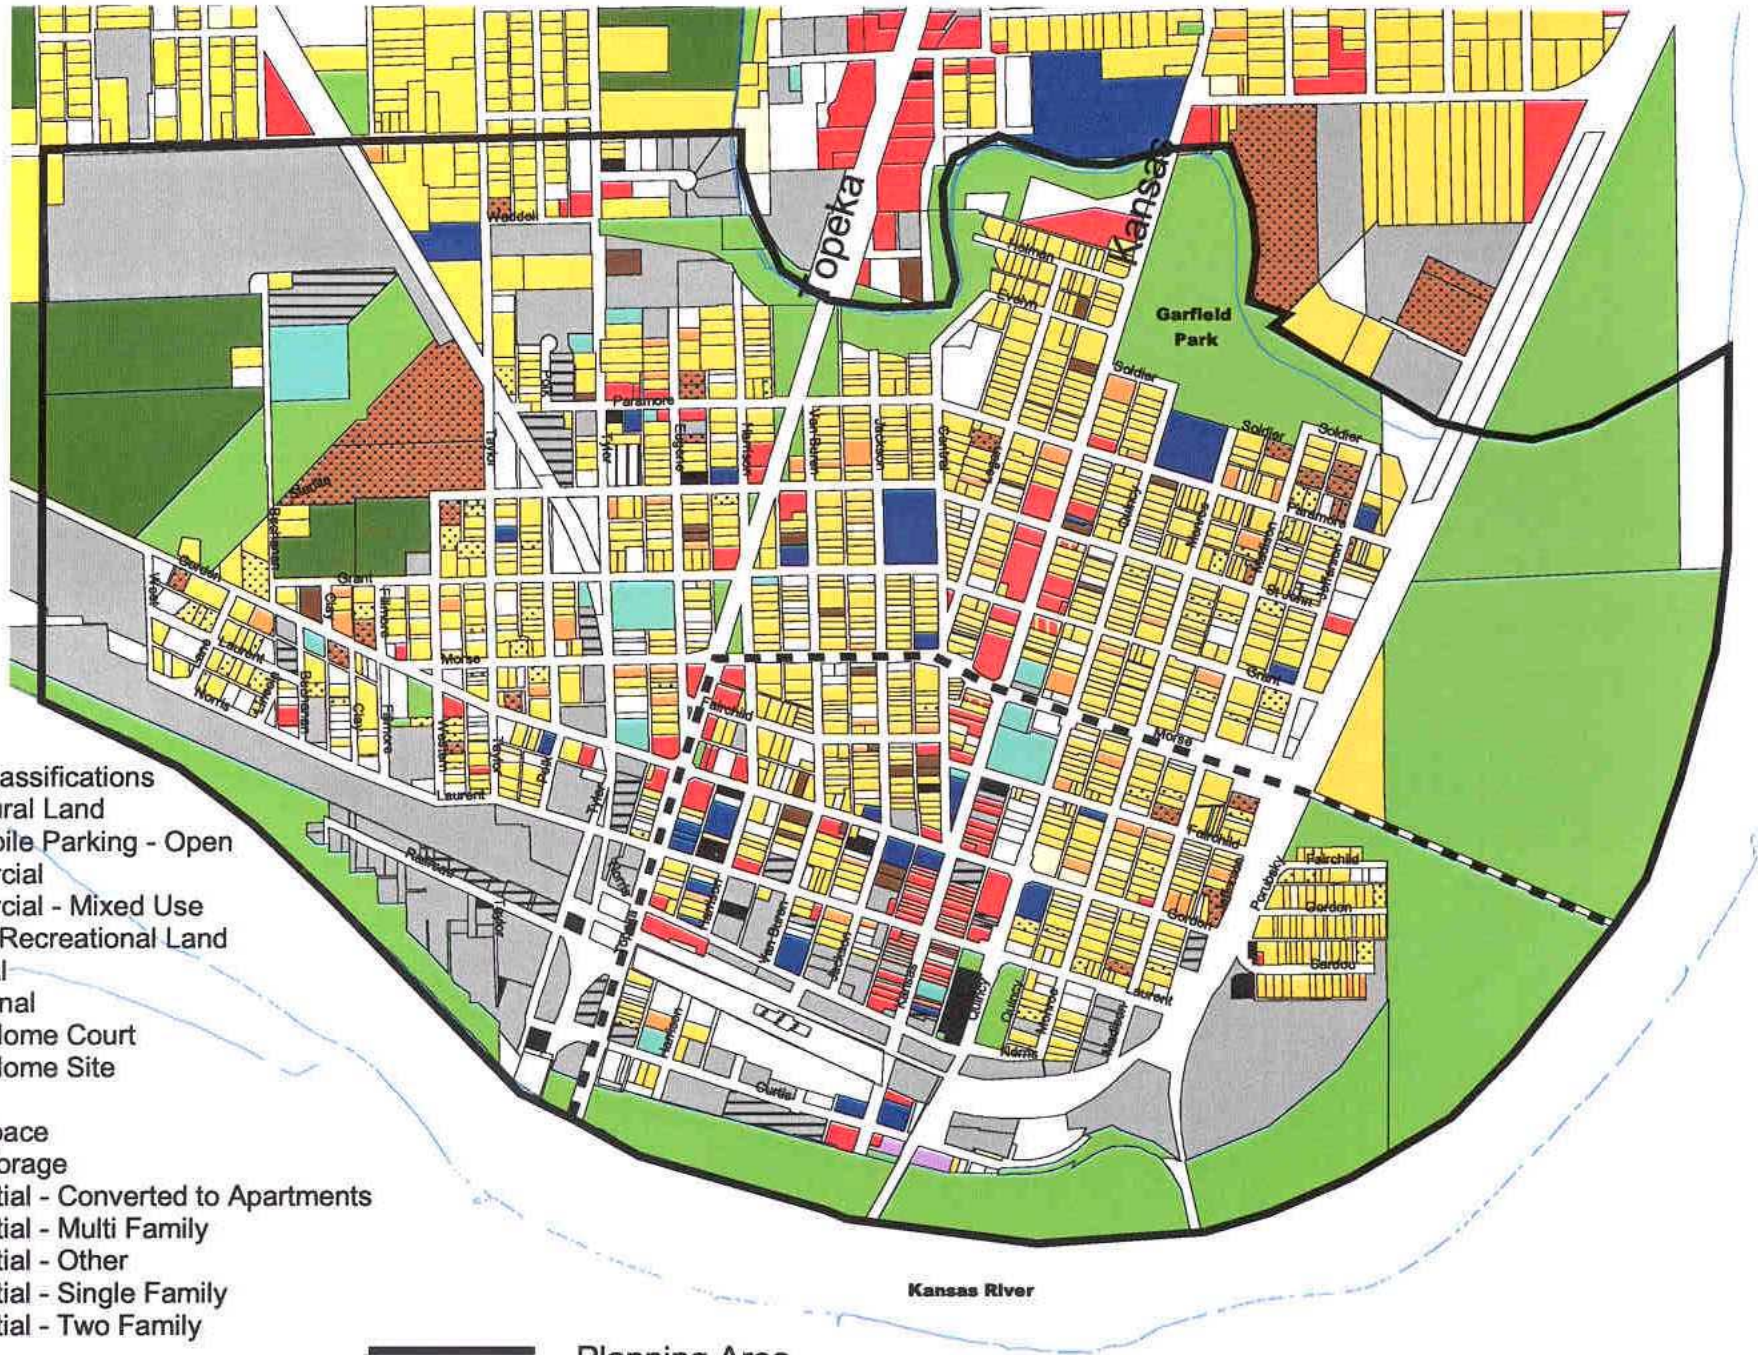

Existing Land Use Map #1

- Land Use Classifications**
- Agricultural Land
 - Automobile Parking - Open
 - Commercial
 - Commercial - Mixed Use
 - Cultural/Recreational Land
 - Industrial
 - Institutional
 - Mobile Home Court
 - Mobile Home Site
 - Office
 - Open Space
 - Open Storage
 - Residential - Converted to Apartments
 - Residential - Multi Family
 - Residential - Other
 - Residential - Single Family
 - Residential - Two Family
 - Utility
 - Vacant

Planning Area

Kansas River

1"=1200'