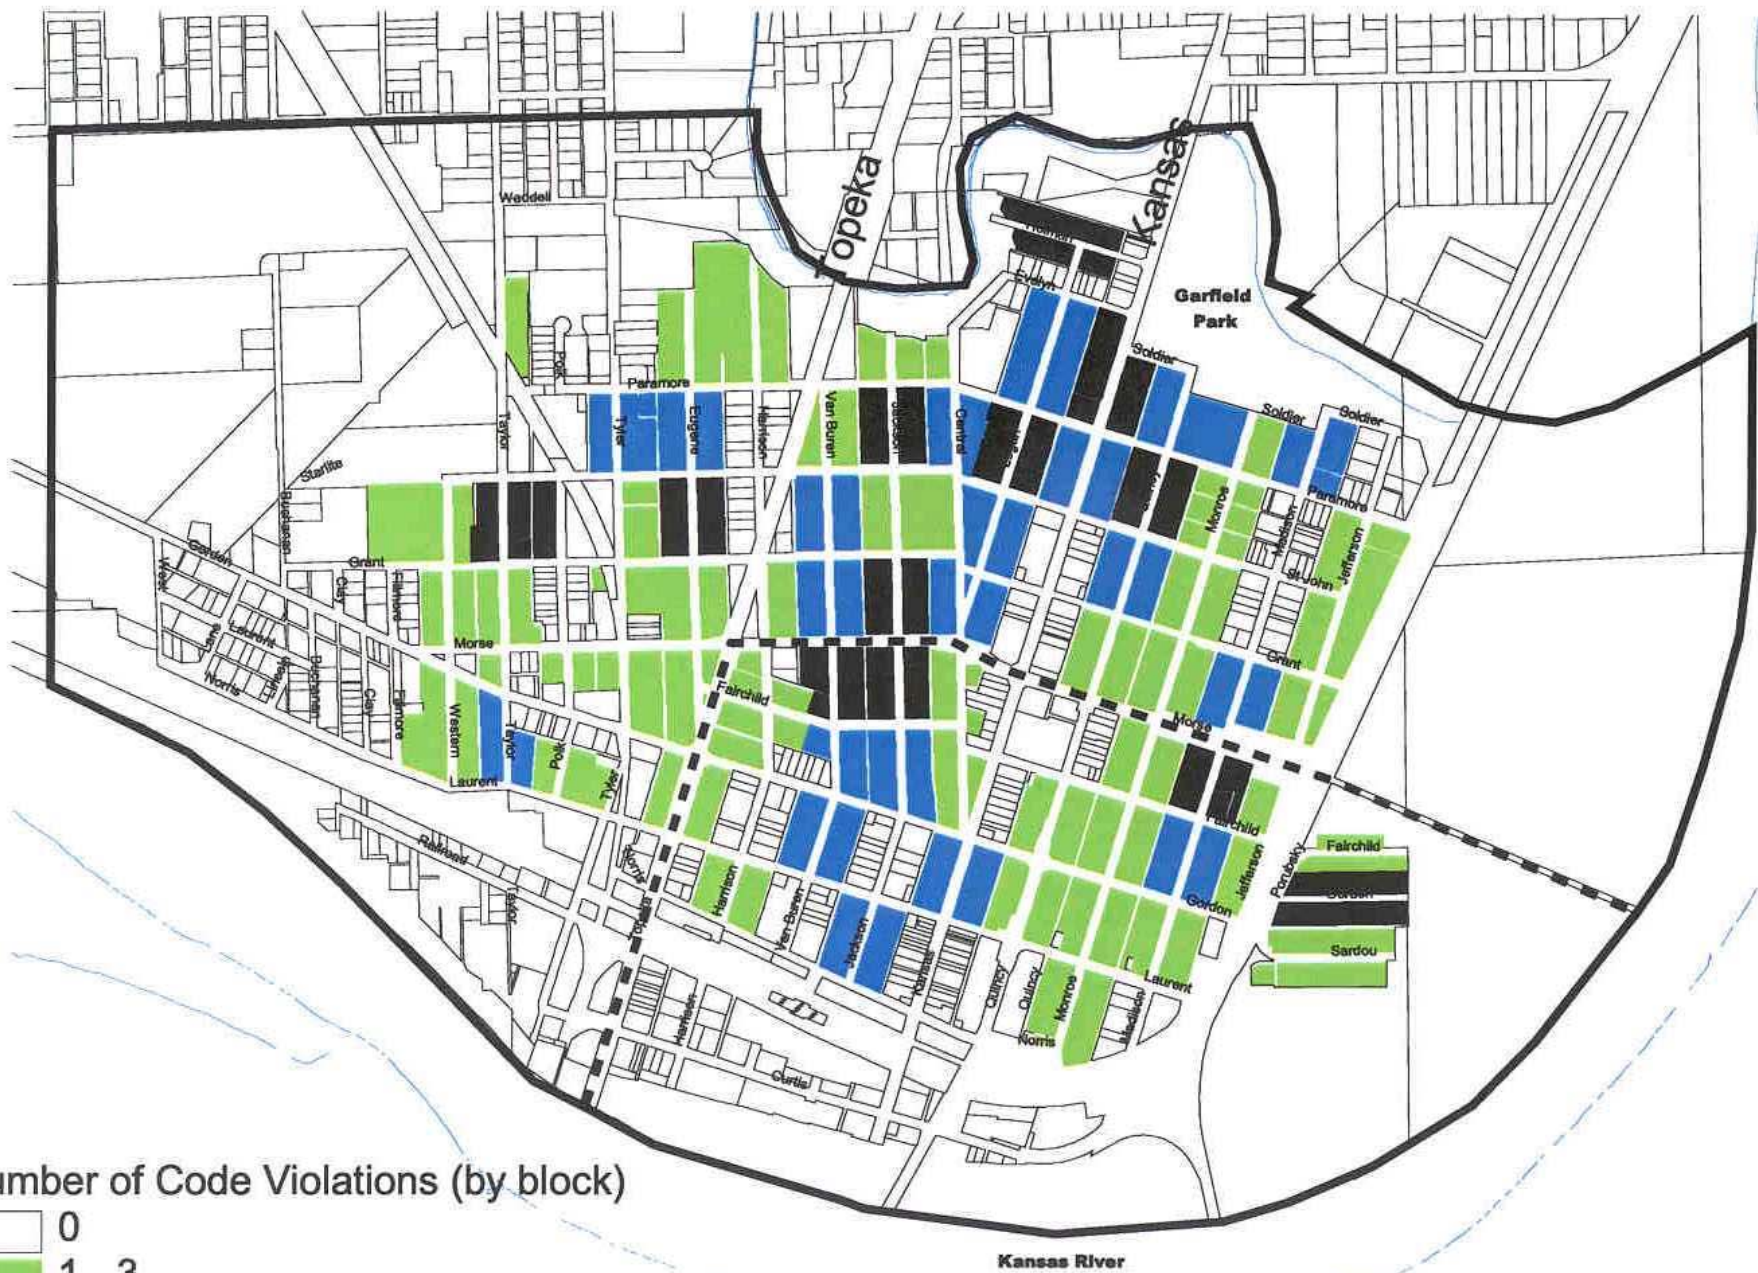

Environmental Code Violations (by block)

Map #6

Number of Code Violations (by block)

1"=1200'