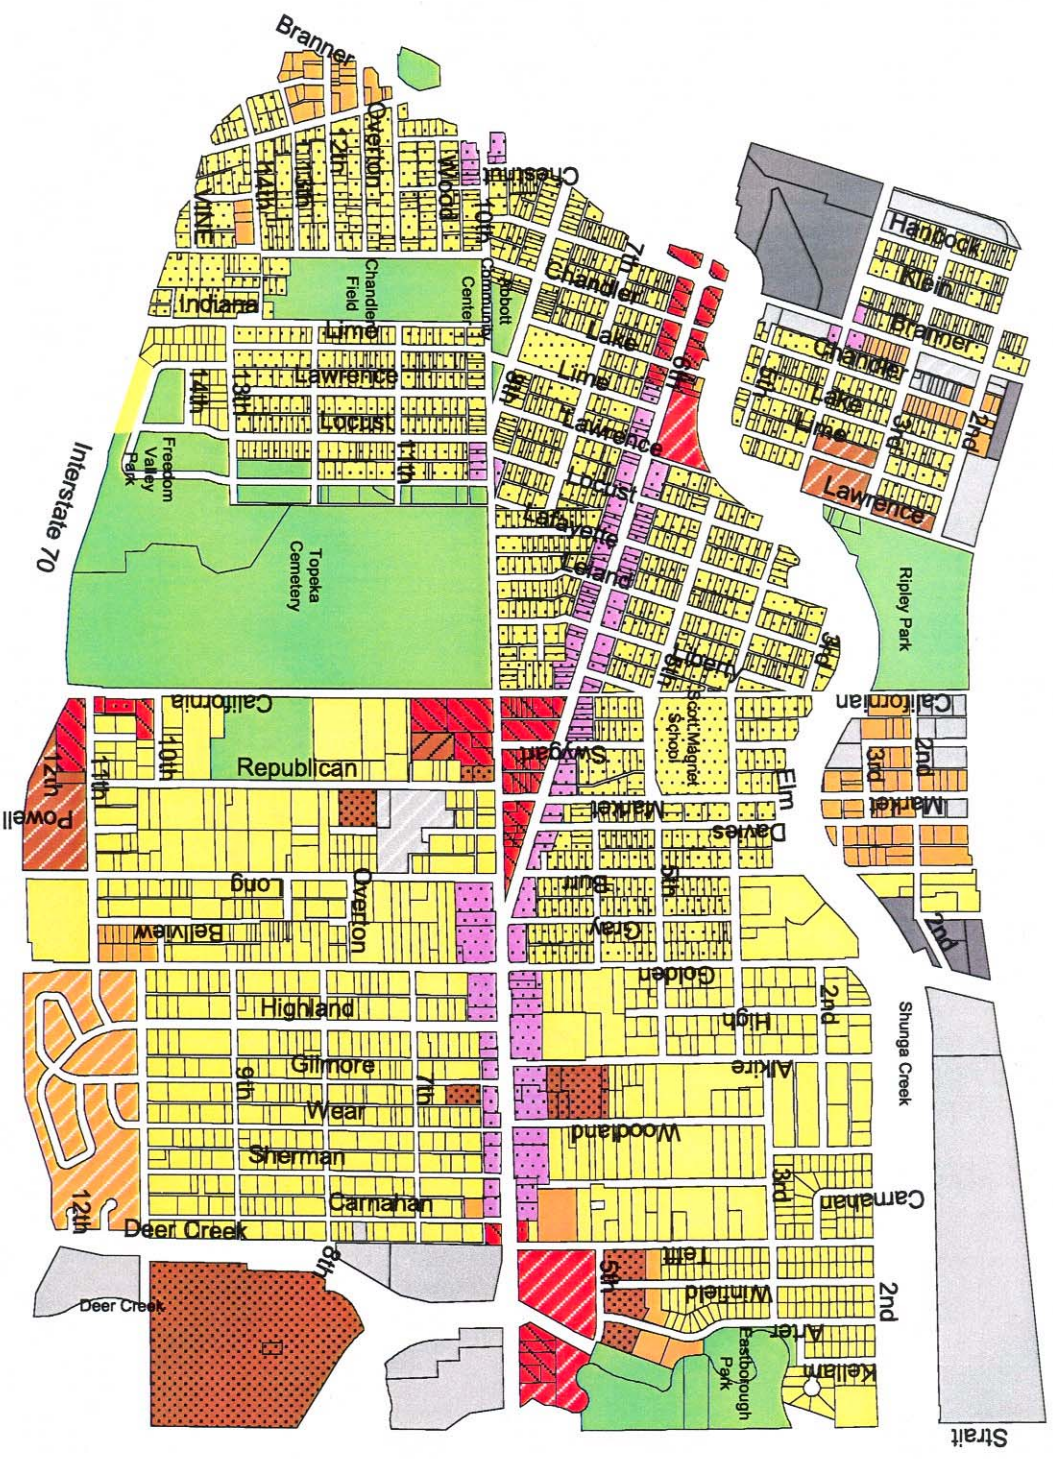

East Topeka Proposed Zoning Map #9

- Zoning Classifications**
- C2 - Commercial
 - C4 - Heavy Commercial
 - I1 - Light Industrial
 - I2 - Heavy Industrial
 - M1 - Two Family
 - M2 - Multi Family
 - M3 - Multi Family
 - OS - Open Space
 - PUD - Commercial
 - PUD - Light Industrial
 - PUD - Multi Family
 - PUD - Two Family
 - R1 - Single Family
 - R2 - Single Family
 - X1 - Mixed Use