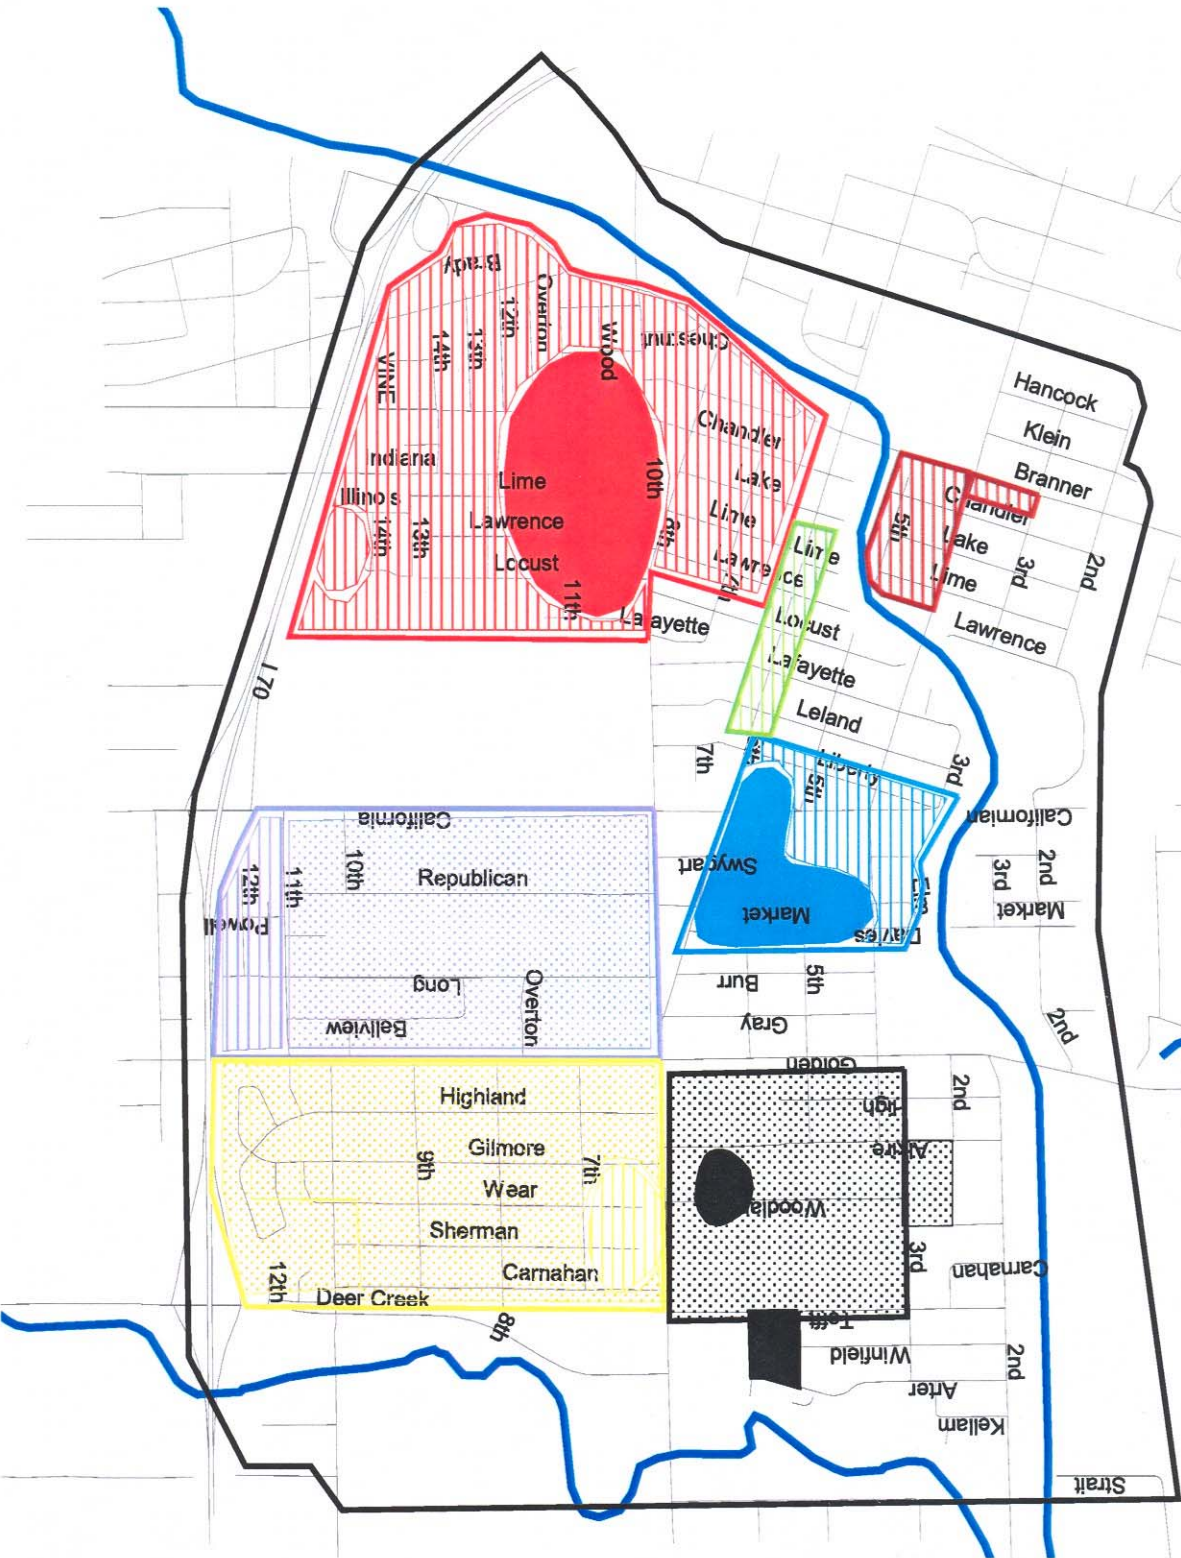

# East Topeka Housing Opportunity Areas Map #7

**Legend**

Opportunity Areas	
[Red box]	Area 1
[Purple box]	Area 2
[Yellow box]	Area 3
[Black box]	Area 4
[Blue box]	Area 5
[Red box]	Area 6
[Green box]	Area 7
Phasing	
[Black box]	1-5 years
[White box]	6-10 years
[Hatched box]	+10 years