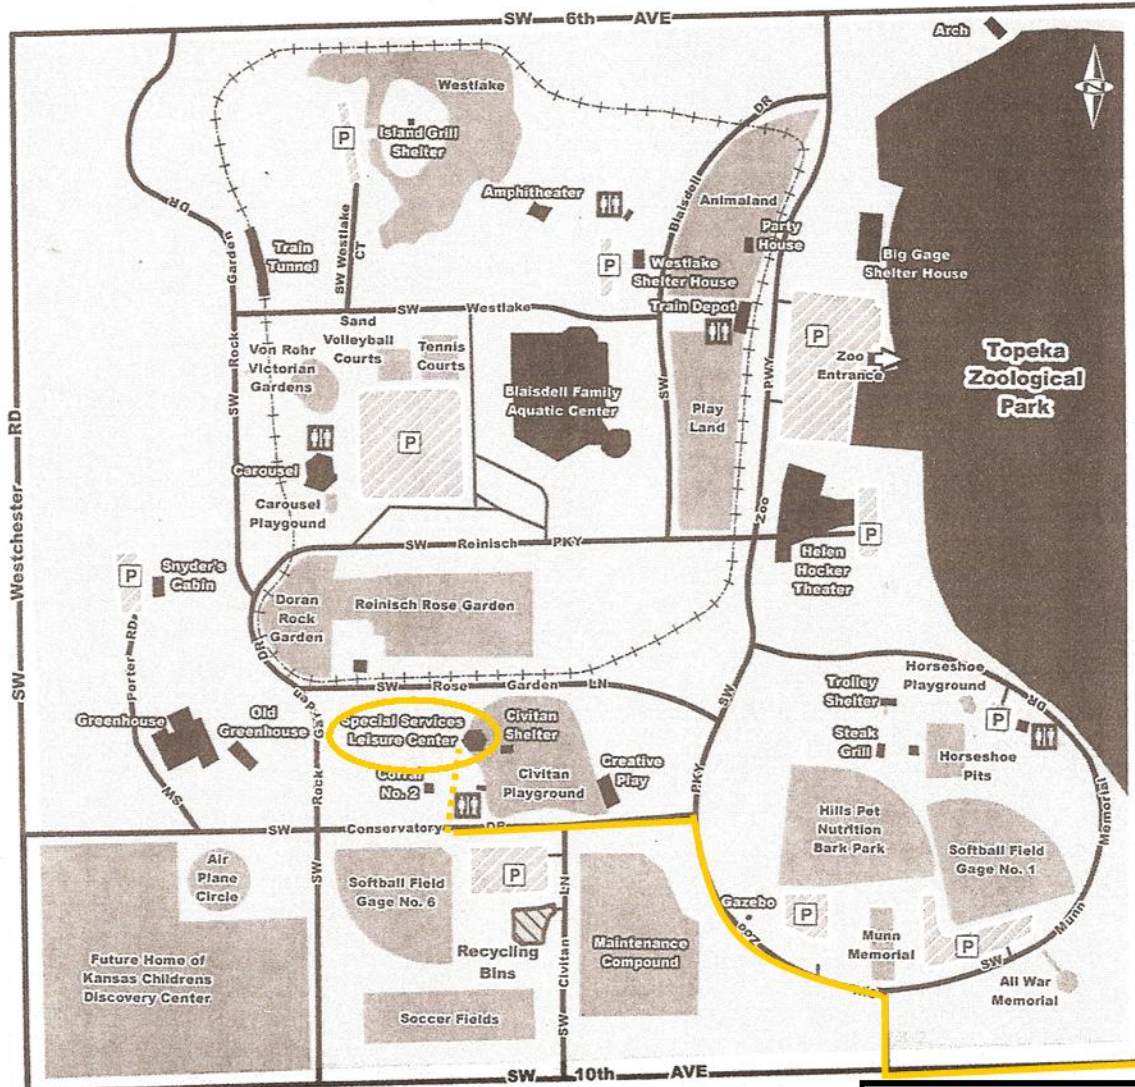

Gage Park Topeka, KS

Fleming Place Shopping
Center
(Dillons & Walgreen's)

The Adaptive Recreation/Civitan Camp office is located inside Gage Park , at 4330 SW Conservatory Dr. (one block north of 10th St.)

Here are specific directions:

- Enter the park from 10th & Gage main entrance (across from the Walgreen's & Dillons)
- Turn left on Zoo Parkway , following the curve pass the Bark Park
- Turn left on the first street (Conservatory Dr); You will notice Creative Play Preschool on the corner.
- Continue a block and half then park across the street from the baseball field (Gage #6)
- Our office is the tan building with a green roof, set back from the street. (Signage reads: Civitan Day Camp & Special Services Leisure Center)

Please call (785) 368-0989 if you get lost or need more specific directions. Thank you.