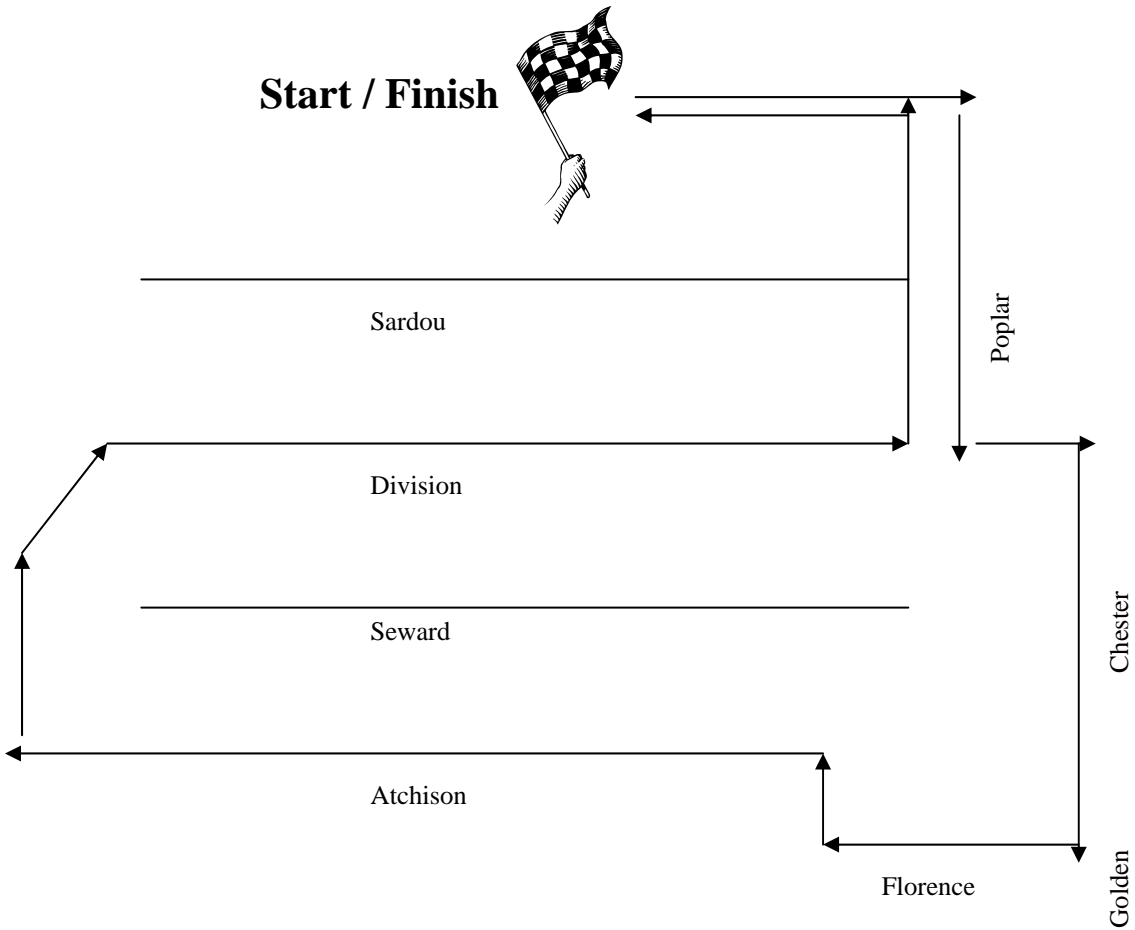

# ROAD RACE

**Oakland Community Center  
801 NE Poplar**

**Venue for KSO  
5K and 10K Road Races**

**5K = 1 complete lap of the course**

**10K = 2 complete laps of course**