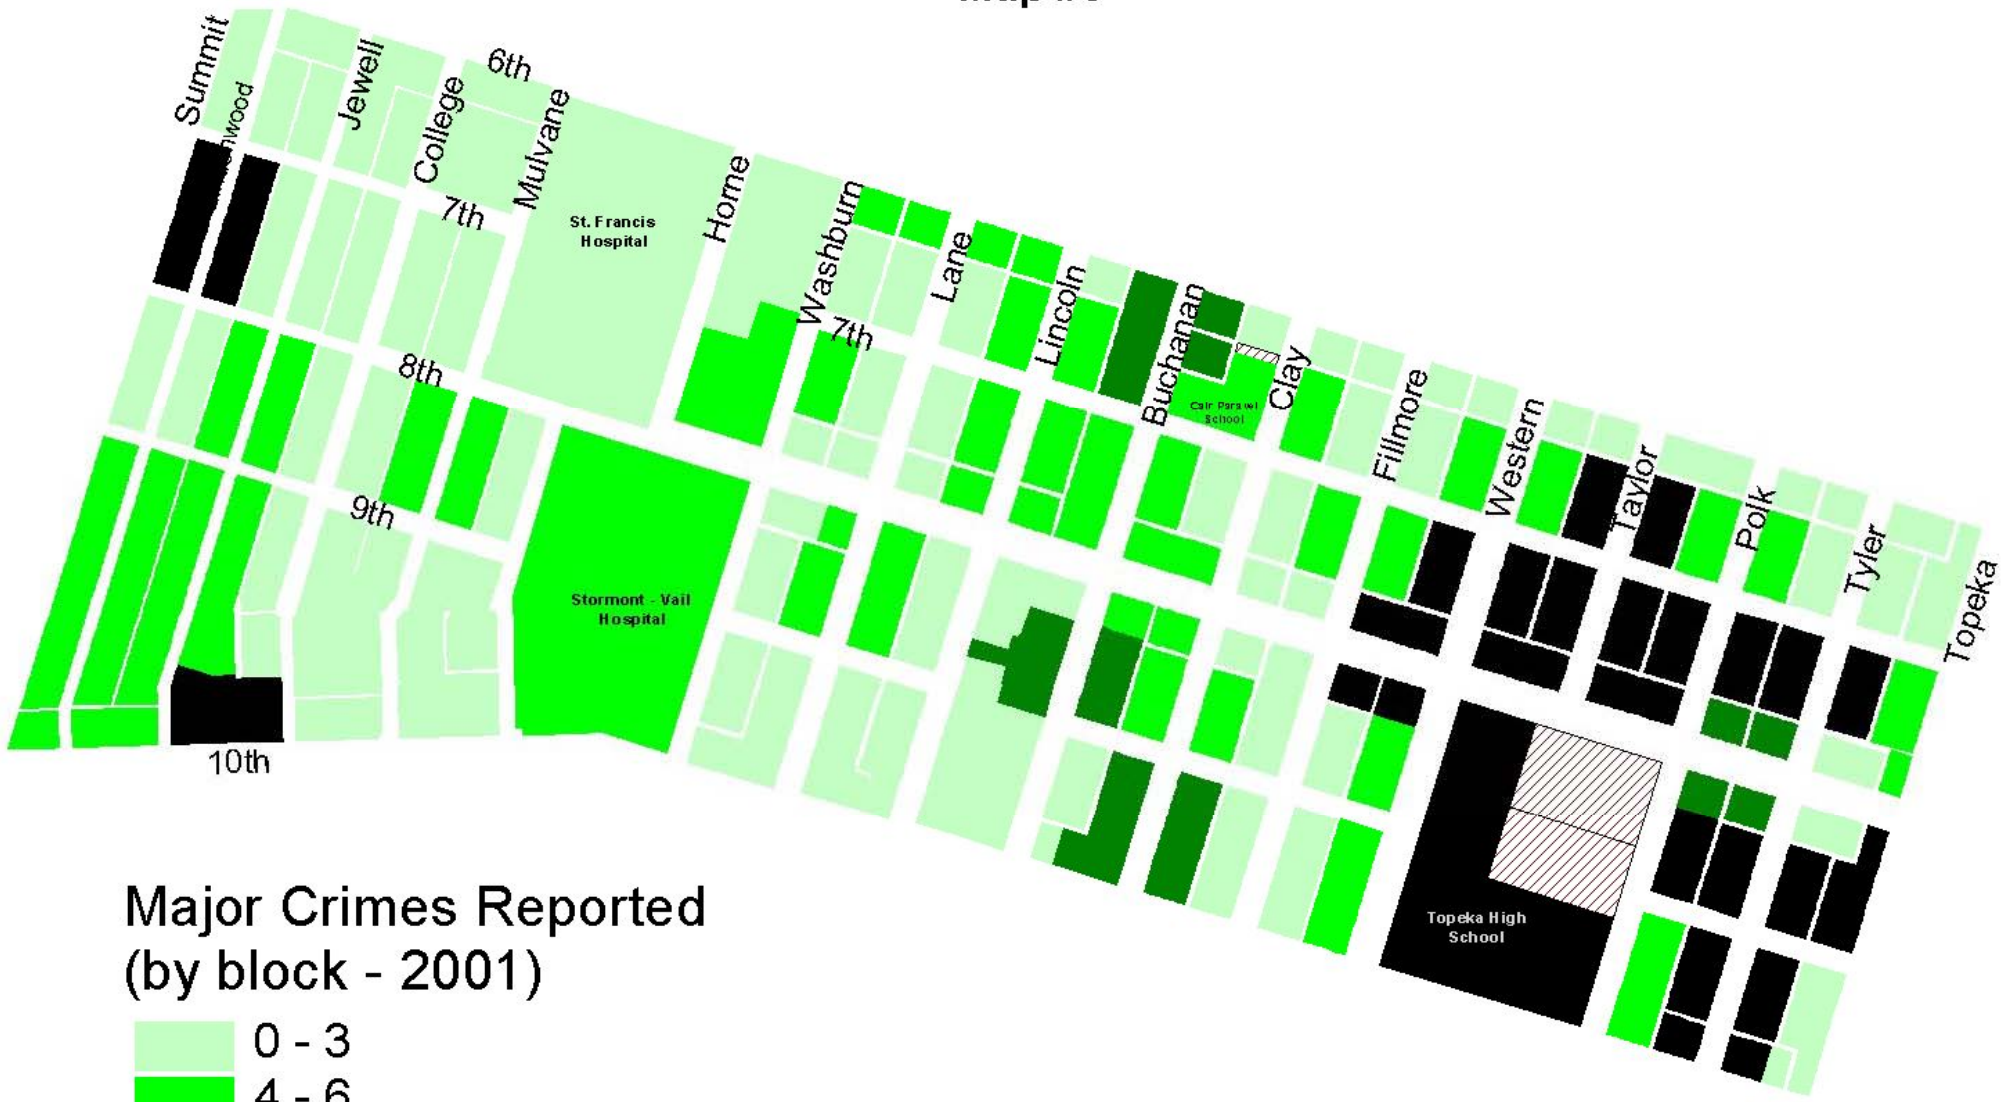

# Old Town Neighborhood Public Safety Map #5

**Major Crimes Reported  
(by block - 2001)**