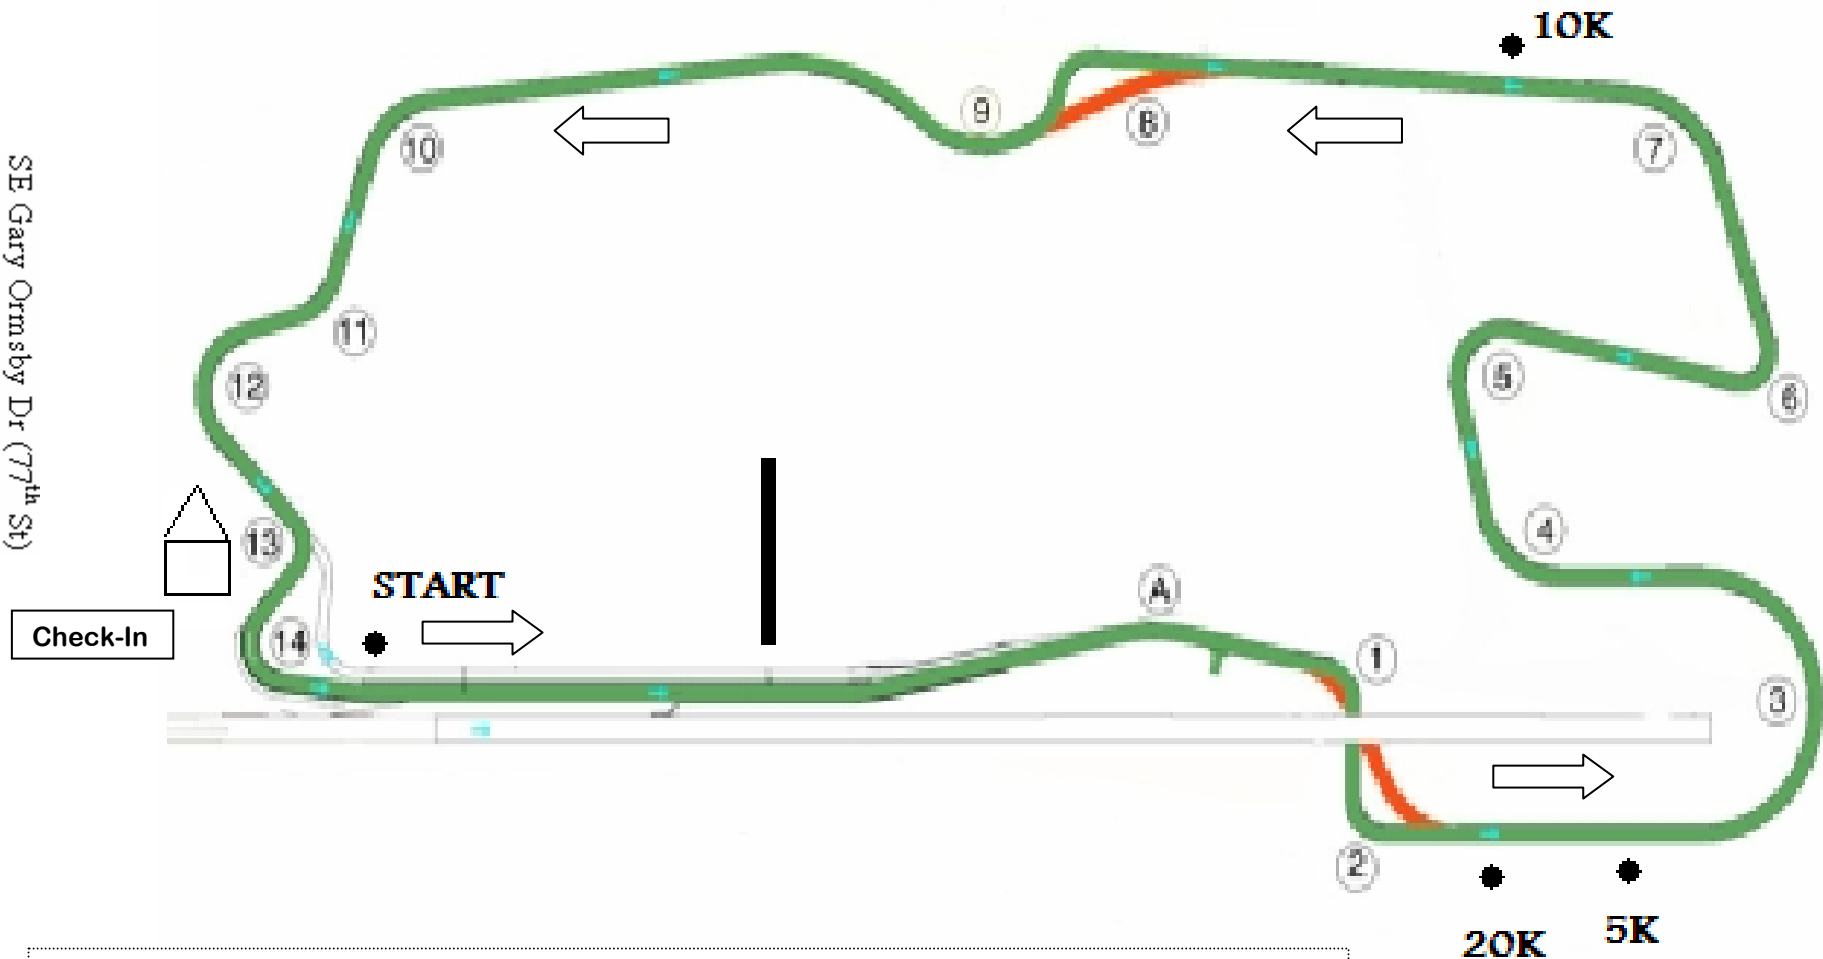

Kansas Senior Olympics Cycling 2010

Heartland Park Topeka, 7530 S Topeka Blvd

SE Gary Ormsby Dr (77th St)

Start Time 8:30am - 5K - Start line, ONCE around 2.5 mile loop, then to 5K dot.

Immediately following - 20K - Start line, FIVE times around 2.5 mile loop, then to 20K dot.

Immediately following - 10K - Start line, TWICE around 2.5 mile loop, then to 10K dot.