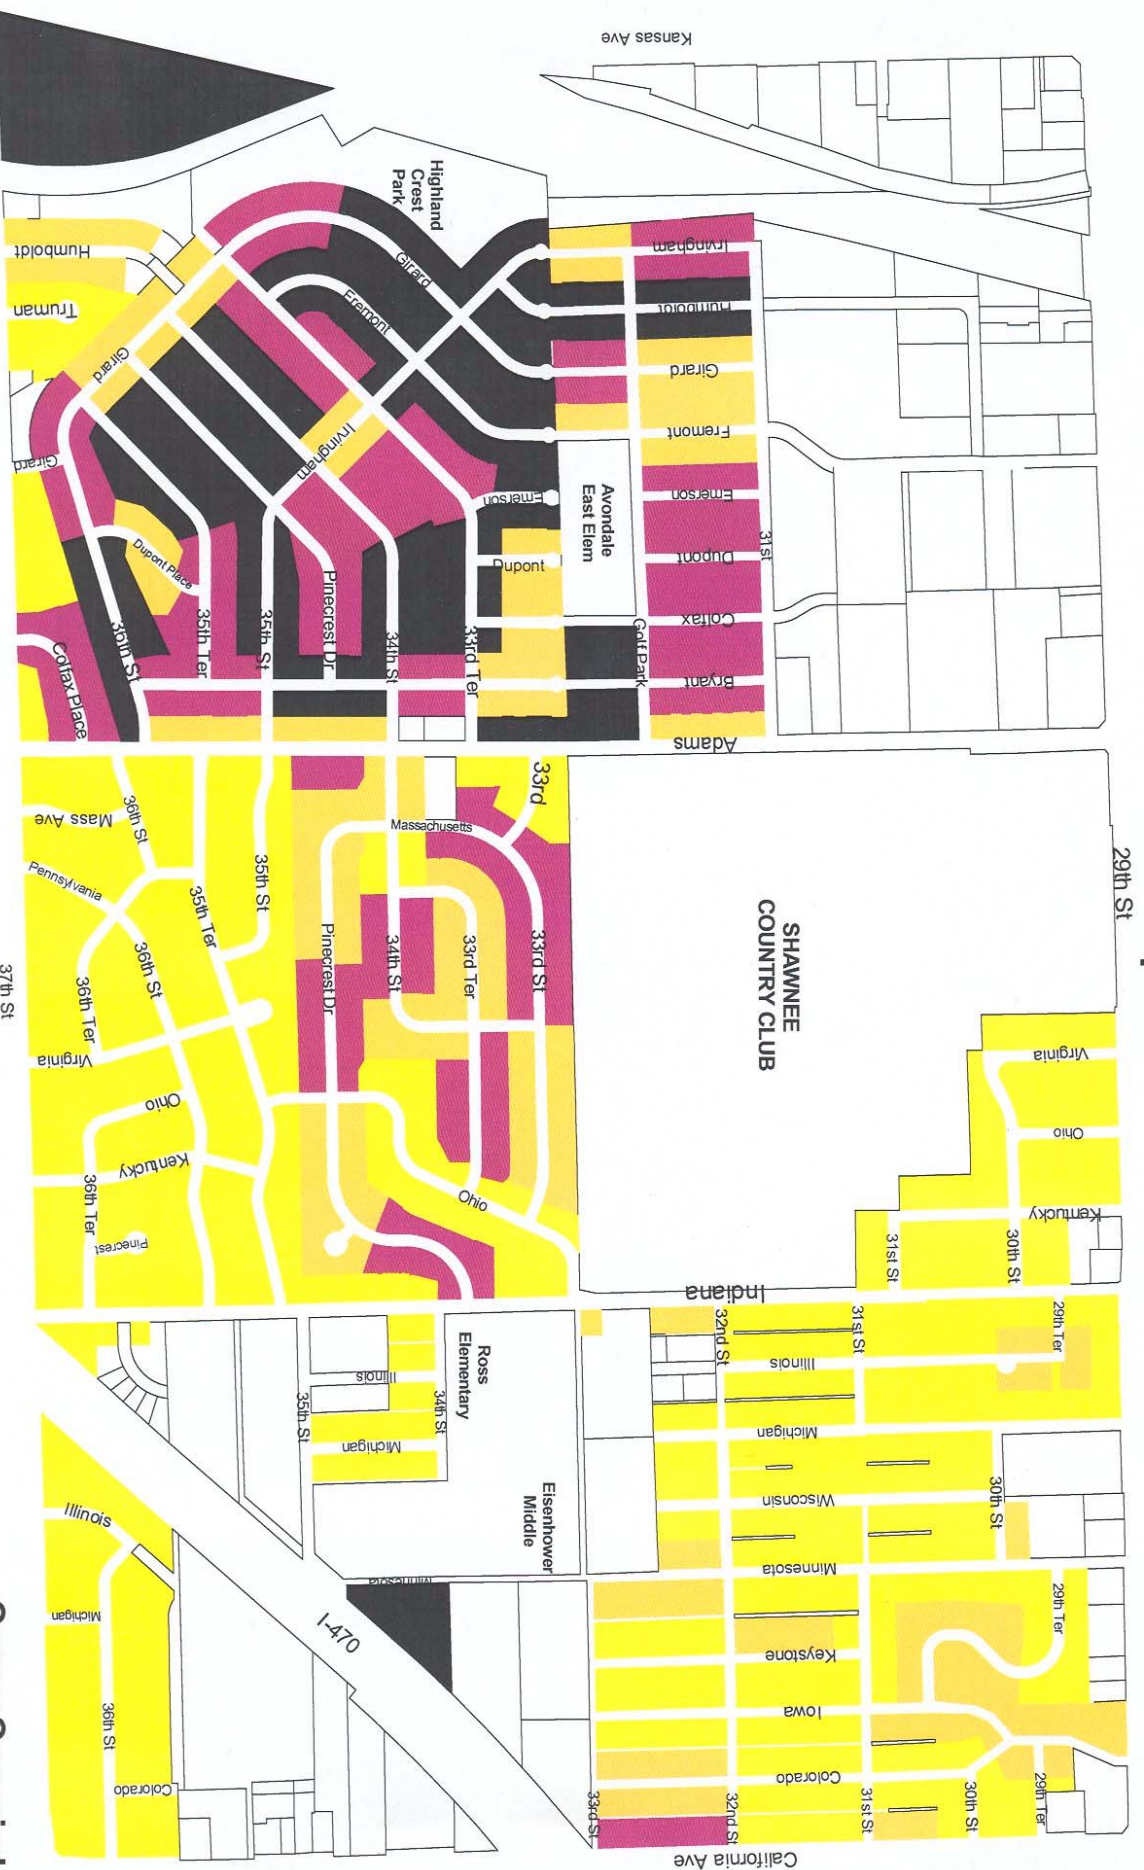

Hi-Crest Neighborhood Housing Tenure Map #4

Topeka-Shawnee County Metropolitan Planning Department - 6/16/03