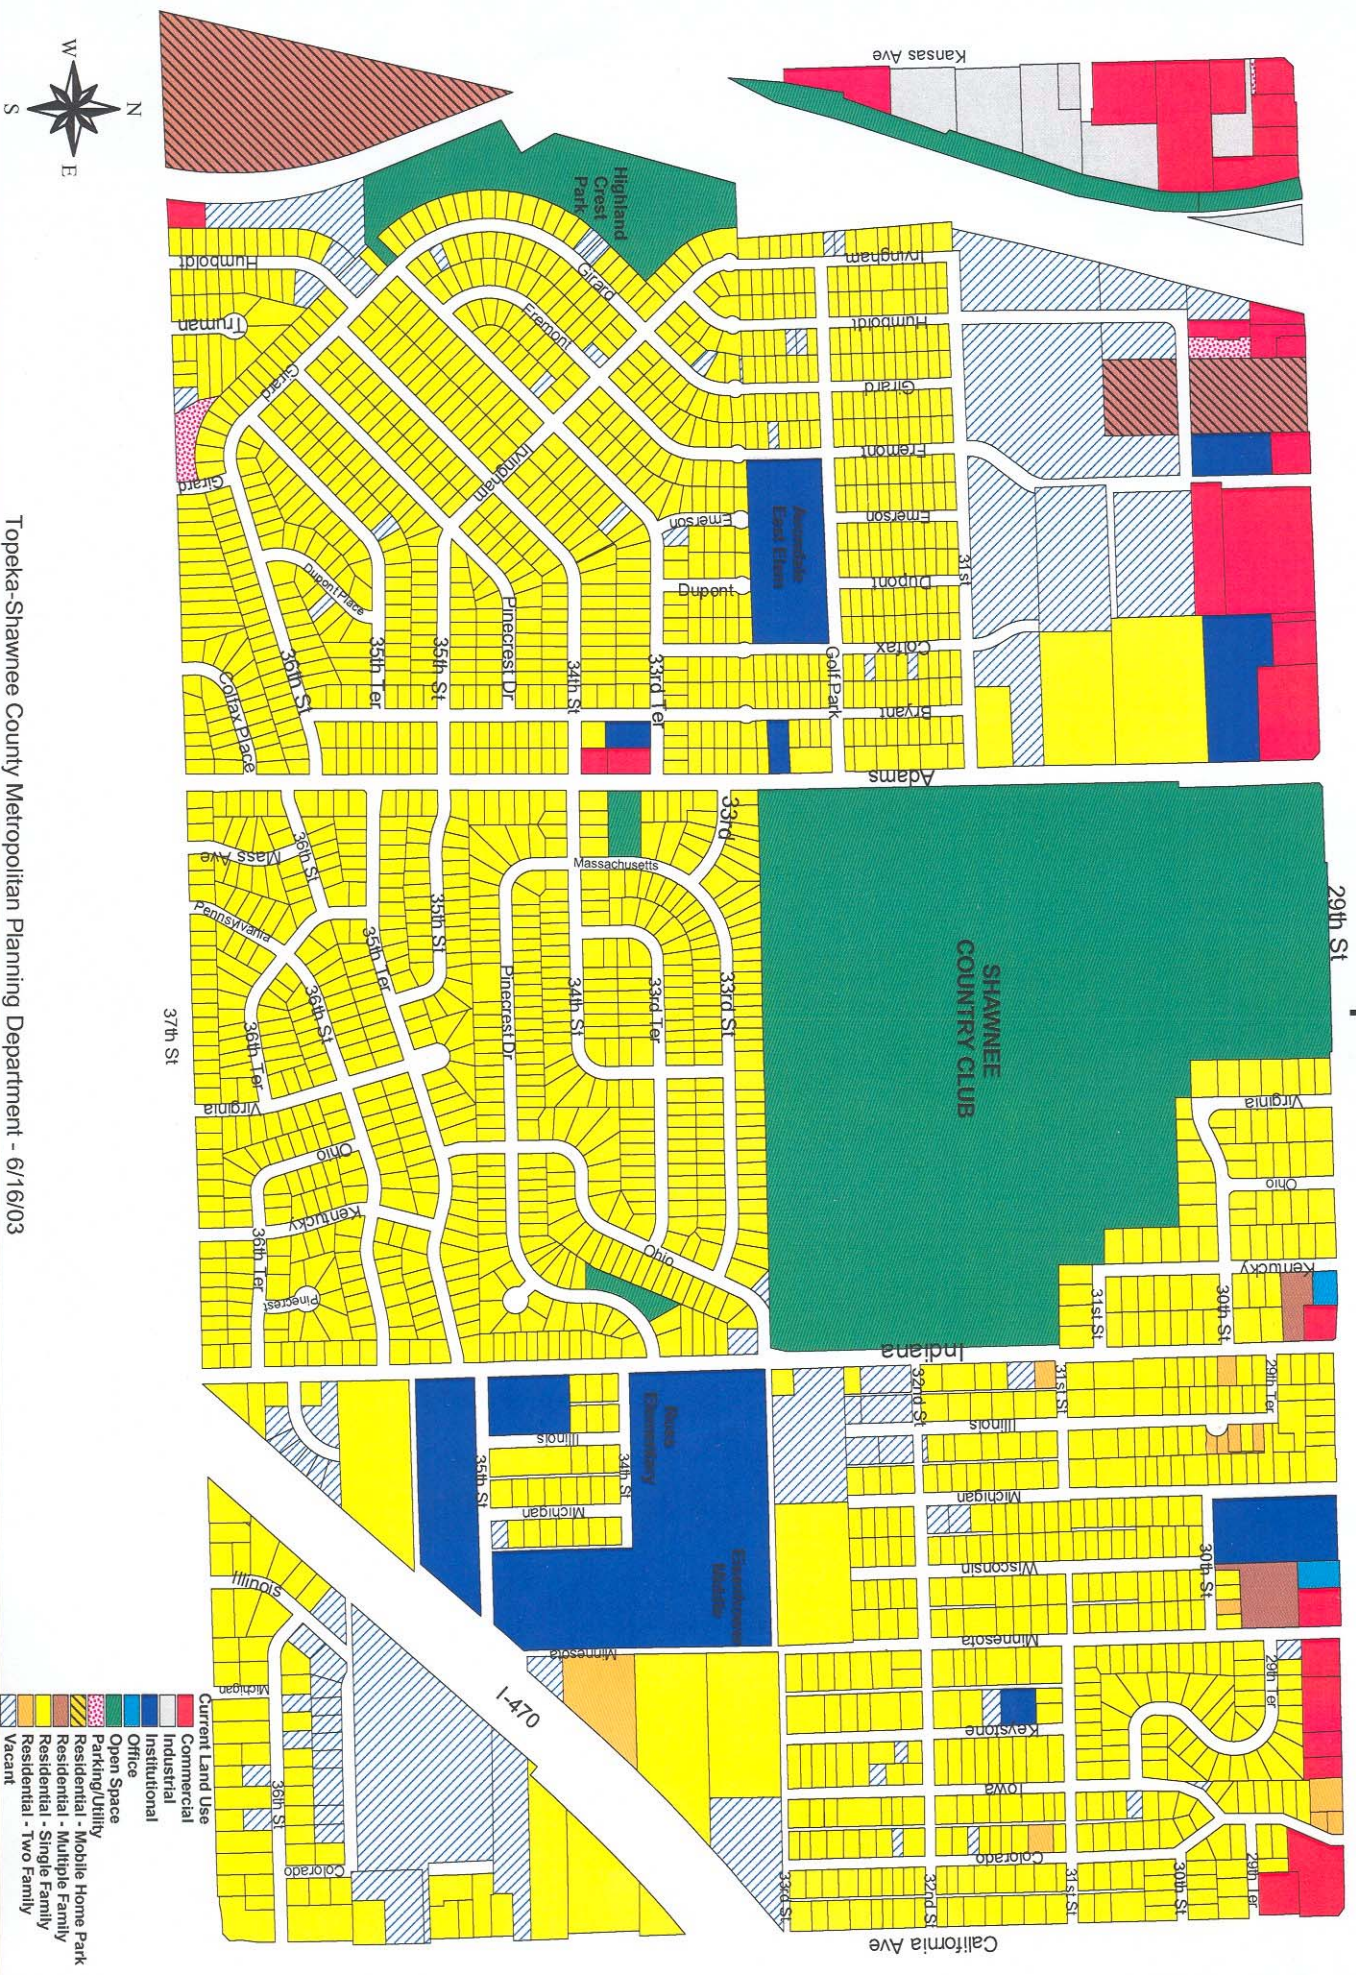

Hi-Crest Neighborhood Existing Land Use Map #1

Topoka-Shawnee County Metropolitan Planning Department - 6/16/03